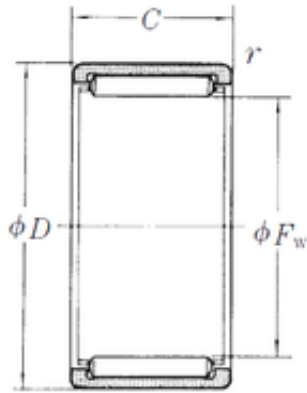

KBJ Hydraulic Pump Technology Co., Ltd.

NSK RLM202820 JAPAN Bearing 20*28*20

Bearing No. RLM202820

Size	20x28x20 mm
Bore Diameter	20 mm
Outer Diameter	28 mm
Width	20 mm
Fw	20 mm
D	28 mm
C	20 mm
r min.	0,5 mm
Weight	0,033 Kg
Basic dynamic load rating (C)	18,2 kN
Basic static load rating (C0)	23,5 kN

RLM202820 Bearing 2D drawings and 3D CAD models