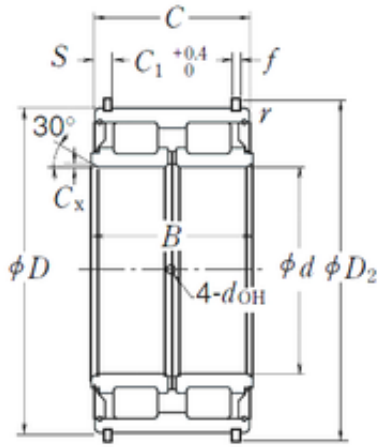

# KBJ Hydraulic Pump Technology Co., Ltd.

180 mm x 280 mm x 136 mm NSK RS-5036NR  
JAPAN Bearing 180\*280\*136

Bearing No. RS-5036NR

Size	180x280x136 mm
Bore Diameter	180 mm
Outer Diameter	280 mm
Width	136 mm
d	180 mm
D	280 mm
B	136 mm
C	135 mm
f	5 mm
r min.	1,1 mm
C1	110 mm
D2	294 mm
S	12,5 mm
C2	1,3 mm
Weight	30 Kg
Basic dynamic load rating (C)	980 kN
Basic static load rating (C0)	1910 kN
hidYobi	RS-5036NR
LangID	1
D_	280
B_	136
hidTable	ecat_NSCLDRSG
Cx	1.3
mass	30
GRS rpm	530

RS-5036NR Bearing 2D drawings and 3D CAD models