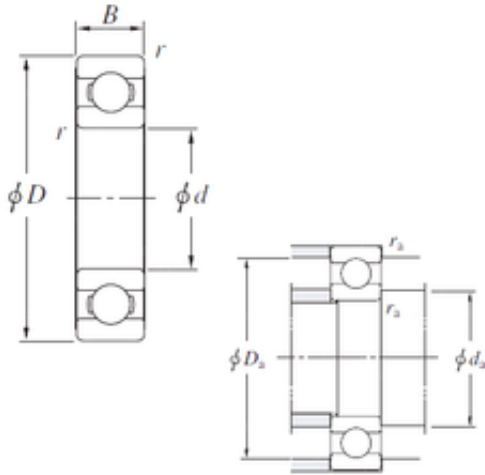

# KBJ Hydraulic Pump Technology Co., Ltd.

SB5034A Bearing 2D drawings and 3D CAD models

## SB5034A KOYO Single-row deep groove ball bearings

Bearing No. SB5034A

Size	250x340x42 mm
Bore Diameter	250 mm
Outer Diameter	340 mm
Width	42 mm
d	250 mm
D	340 mm
B	42 mm
r min.	2,1 mm
da min.	261 mm
Da max.	329 mm
ra max.	2 mm
Weight	10,8 Kg
Basic dynamic load rating (C)	168 kN
Basic static load rating (C0)	202 kN