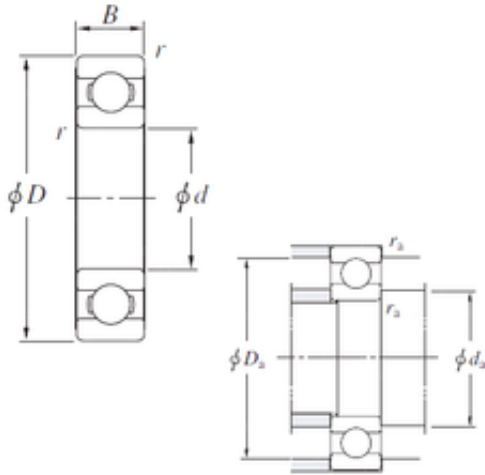

# KBJ Hydraulic Pump Technology Co., Ltd.

SB7255 Bearing 2D drawings and 3D CAD models

## SB7255 KOYO Single-row deep groove ball bearings

Bearing No. SB7255

Size	360x550x85 mm
Bore Diameter	360 mm
Outer Diameter	550 mm
Width	85 mm
d	360 mm
D	550 mm
B	85 mm
r min.	5 mm
da min.	380 mm
Da max.	530 mm
ra max.	4 mm
Weight	71,9 Kg
Basic dynamic load rating (C)	438 kN
Basic static load rating (C0)	669 kN