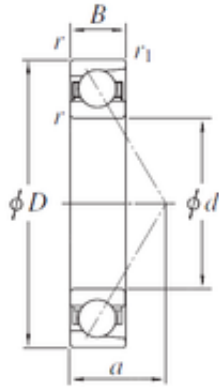

## AC342538 KOYO Single-row, matched pair angular contact ball bearings

Bearing No. AC342538

|                               |                 |
|-------------------------------|-----------------|
| Size                          | 170x249.5x38 mm |
| Bore Diameter                 | 170 mm          |
| Outer Diameter                | 249,5 mm        |
| Width                         | 38 mm           |
| d                             | 170 mm          |
| D                             | 249,5 mm        |
| B                             | 38 mm           |
| C                             | 38 mm           |
| a                             | 79,6 mm         |
| r min.                        | 2 mm            |
| r1 min.                       | 1 mm            |
| Weight                        | 5,8 Kg          |
| Basic dynamic load rating (C) | 158 kN          |