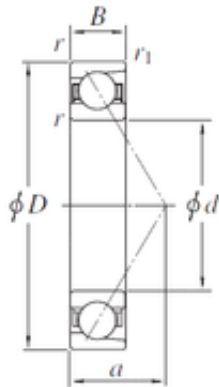

## 7048B KOYO Single-row, matched pair angular contact ball bearings

Bearing No. 7048B

Size	240x360x56 mm
Bore Diameter	240 mm
Outer Diameter	360 mm
Width	56 mm
d	240 mm
D	360 mm
B	56 mm
C	56 mm
Angle ( ° )	40 °
a	153,9 mm
r min.	3 mm
r1 min.	1,1 mm
da min.	254 mm
Da max.	346 mm
ra max.	2.5 mm
Weight	20,1 Kg
Basic dynamic load rating (C)	244 kN
Basic static load rating (C0)	338 kN
(Grease) Lubrication Speed	1300 r/min