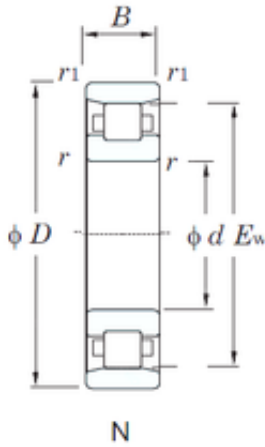

KBJ Hydraulic Pump Technology Co., Ltd.

N226 KOYO Single-row cylindrical roller bearings

Bearing No. N226

Size	130x230x40 mm
Bore Diameter	130 mm
Outer Diameter	230 mm
Width	40 mm
d	130 mm
D	230 mm
Ew	204 mm
B	40 mm
C	40 mm
r min.	3 mm
r1 min.	3 mm
Weight	6.49 Kg
Basic dynamic load rating (C)	282 kN
Basic static load rating (C0)	362 kN
(Grease) Lubrication Speed	2700 r/min
Bearing No.	N226
r(min)	3
r1(min)	3
Cr	338
C0r	362
Cu	45.2
Grease lub.	2700
Oil lub.	3200
Fw	-
d1	-

N226 Bearing 2D drawings and 3D CAD models

KBJ Hydraulic Pump Technology Co., Ltd.

B1	-
B2	-
da(min)	143
db(min)	-
db(max)	-
dc(min)	-
dd(min)	-
Da(max)	-
Db(max)	217
Db(min)	208
ra(max)	2.5
rb(max)	2.5
(Refer.)Mass(kg)	6.37