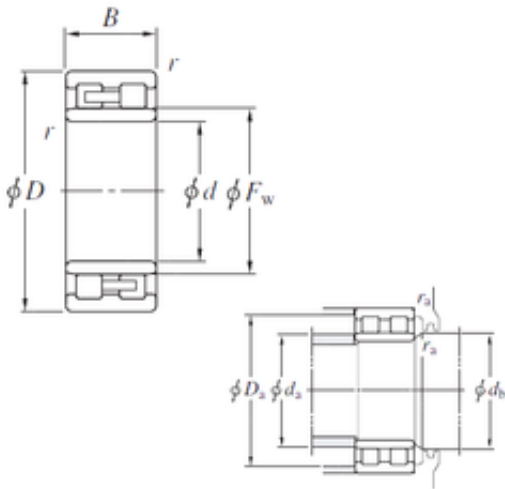

KBJ Hydraulic Pump Technology Co., Ltd.

NNU4924 Bearing 2D drawings and 3D CAD models

NNU4924 KOYO Double-row cylindrical roller bearings

Bearing No. NNU4924

Size	120x165x45 mm
Bore Diameter	120 mm
Outer Diameter	165 mm
Width	45 mm
d	120 mm
Fw	134,5 mm
D	165 mm
B	45 mm
C	45 mm
r min.	1,1 mm
da min.	126,5 mm
da max	132 mm
Da max.	158,5 mm
db min	137 mm
ra max.	1 mm
Weight	2,9 Kg
Basic dynamic load rating (C)	187 kN
Basic static load rating (C0)	373 kN
(Grease) Lubrication Speed	3400 r/min
Bearing No.	NNU4924
r(min)	1.1
Cr	234
C0r	373
Cu	47.6
Grease lub.	3400