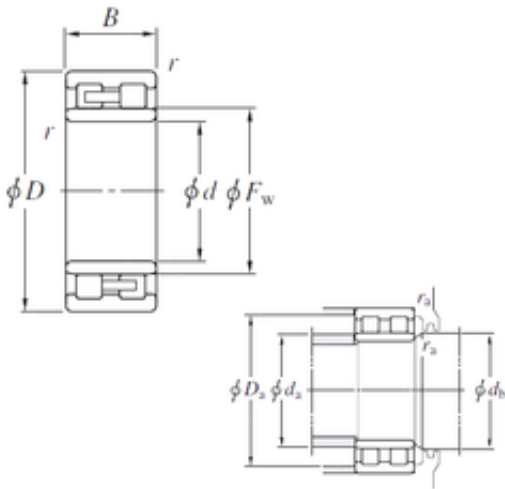

# KBJ Hydraulic Pump Technology Co., Ltd.

NNU4926 Bearing 2D drawings and 3D CAD models

## NNU4926 KOYO Double-row cylindrical roller bearings

Bearing No. NNU4926

Size	130x180x50 mm
Bore Diameter	130 mm
Outer Diameter	180 mm
Width	50 mm
d	130 mm
Fw	146 mm
D	180 mm
B	50 mm
C	50 mm
r min.	1,5 mm
da min.	138 mm
da max	143,5 mm
Da max.	172 mm
db min	148 mm
ra max.	1,5 mm
Weight	3,9 Kg
Basic dynamic load rating (C)	216 kN
Basic static load rating (C0)	428 kN
(Grease) Lubrication Speed	3100 r/min
Bearing No.	NNU4926
r(min)	1.5
Cr	269
C0r	428
Cu	50.2
Grease lub.	3100