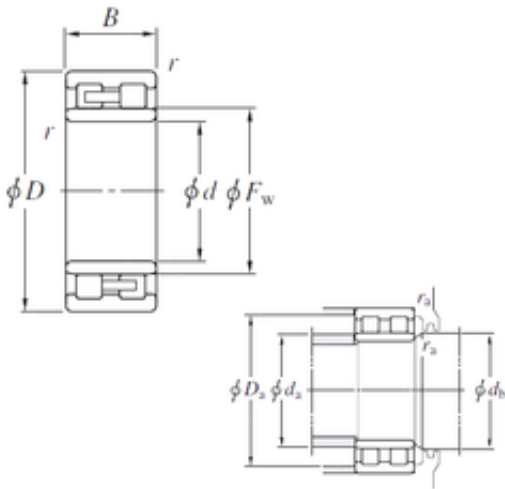

KBJ Hydraulic Pump Technology Co., Ltd.

NNU4928 Bearing 2D drawings and 3D CAD models

NNU4928 KOYO Double-row cylindrical roller bearings

Bearing No. NNU4928

Size	140x190x50 mm
Bore Diameter	140 mm
Outer Diameter	190 mm
Width	50 mm
d	140 mm
Fw	156 mm
D	190 mm
B	50 mm
C	50 mm
r min.	1,5 mm
da min.	148 mm
da max	153,5 mm
Da max.	182 mm
db min	158 mm
ra max.	1,5 mm
Weight	4,15 Kg
Basic dynamic load rating (C)	222 kN
Basic static load rating (C0)	456 kN
(Grease) Lubrication Speed	2900 r/min
Bearing No.	NNU4928
r(min)	1.5
Cr	277
C0r	456
Cu	52.5
Grease lub.	2900

KBJ Hydraulic Pump Technology Co., Ltd.

Oil lub.	3500
Ew	-
da(min)	148
da(max)	153.5
db(min)	158
Da(max)	182
Da(min)	-
ra(max)	1.5
(Refer.) Mass(kg)	4.15